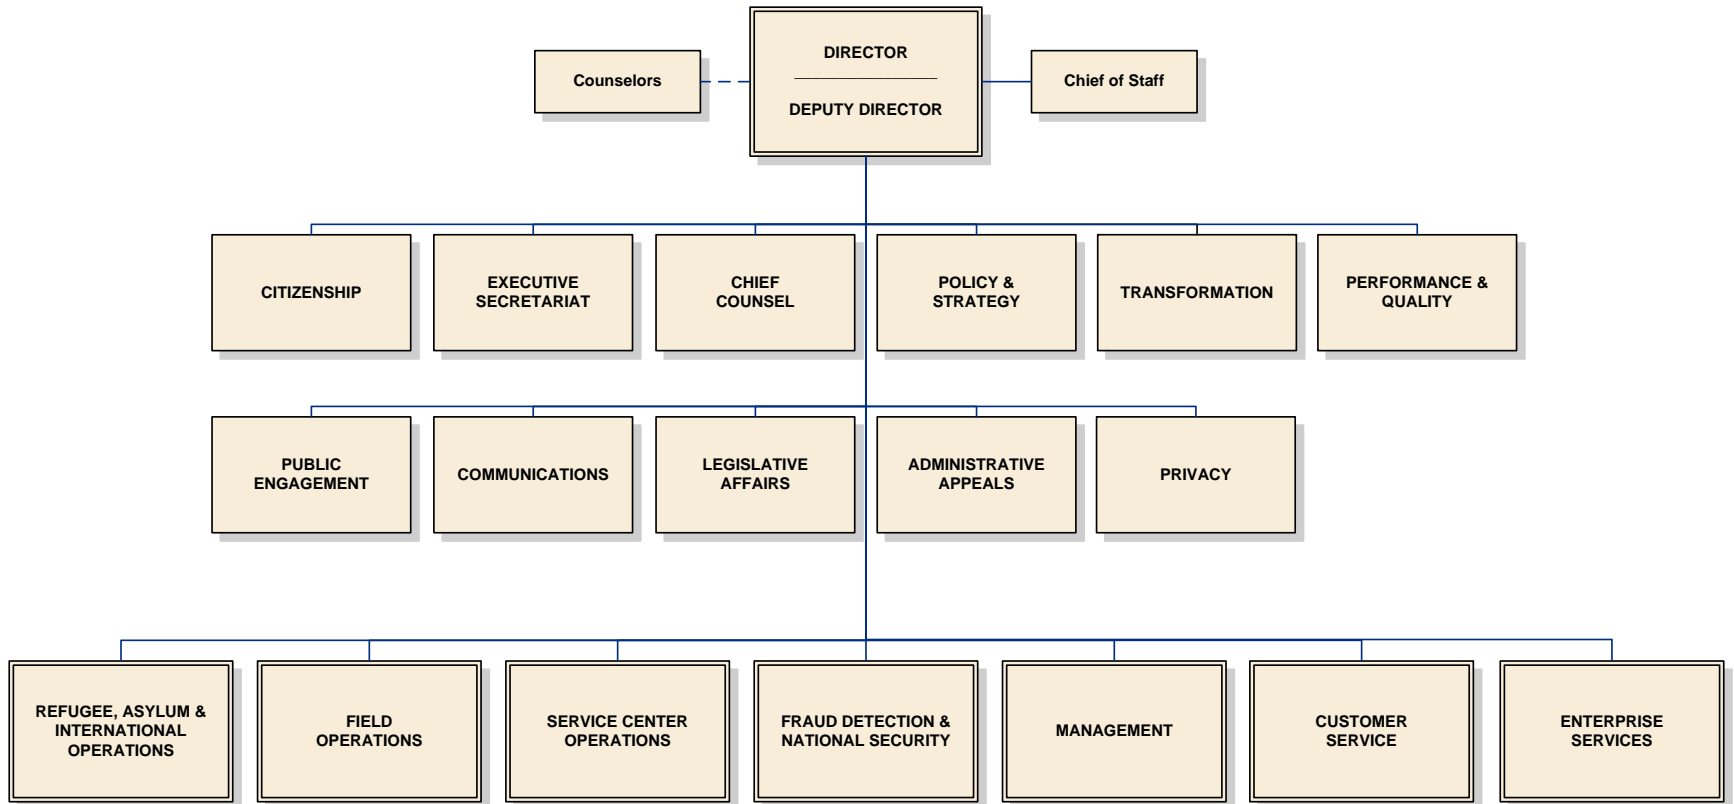

U.S. CITIZENSHIP & IMMIGRATION SERVICES

U.S. COAST GUARD

U.S. CUSTOMS & BORDER PROTECTION

U.S. DEPARTMENT OF HOMELAND SECURITY

FEDERAL EMERGENCY MANAGEMENT AGENCY

FEDERAL LAW ENFORCEMENT TRAINING CENTER

U.S. IMMIGRATION & CUSTOMS ENFORCEMENT

MANAGEMENT DIRECTORATE

NATIONAL PROTECTION & PROGRAMS DIRECTORATE

OFFICE OF DOMESTIC NUCLEAR DETECTION OFFICE

OFFICE OF HEALTH AFFAIRS

OFFICE OF INTELLIGENCE & ANALYSIS

OFFICE OF OPERATIONS COORDINATION AND PLANNING

OFFICE OF POLICY

Science and Technology Directorate

U.S. SECRET SERVICE

Senior Leadership Organization Chart