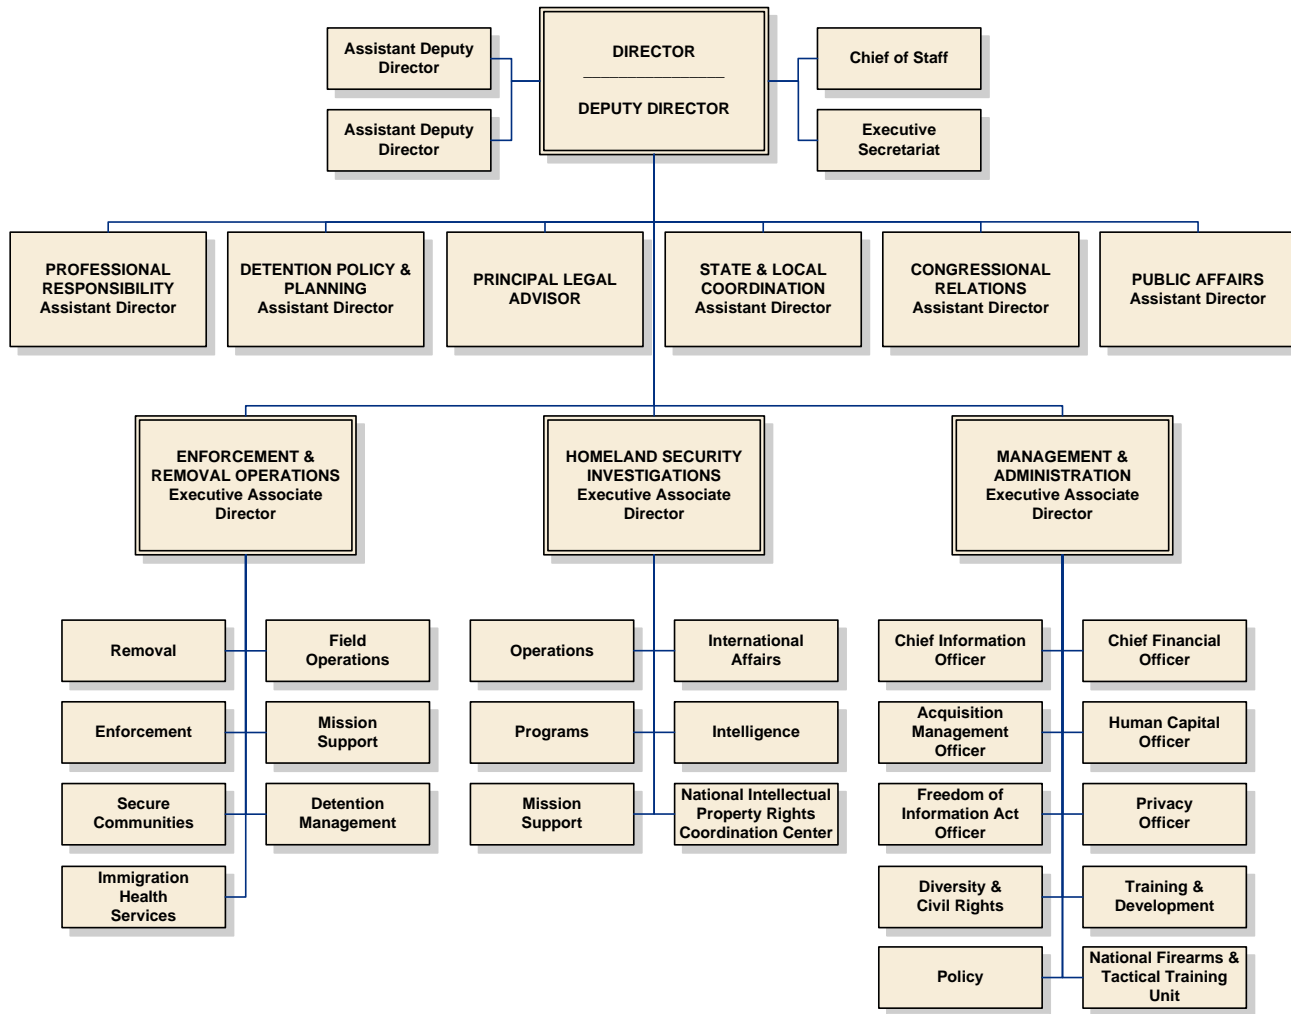

U.S. CITIZENSHIP & IMMIGRATION SERVICES

U.S. COAST GUARD

U.S. CUSTOMS & BORDER PROTECTION

U.S. DEPARTMENT OF HOMELAND SECURITY

FEDERAL EMERGENCY MANAGEMENT AGENCY

FEDERAL LAW ENFORCEMENT TRAINING CENTER

U.S. IMMIGRATION & CUSTOMS ENFORCEMENT

MANAGEMENT DIRECTORATE

NATIONAL PROTECTION & PROGRAMS DIRECTORATE

OFFICE OF DOMESTIC NUCLEAR DETECTION OFFICE

OFFICE OF HEALTH AFFAIRS

OFFICE OF INTELLIGENCE & ANALYSIS

OFFICE OF OPERATIONS COORDINATION AND PLANNING

OFFICE OF POLICY

Science and Technology Directorate

U.S. SECRET SERVICE

Senior Leadership Organization Chart