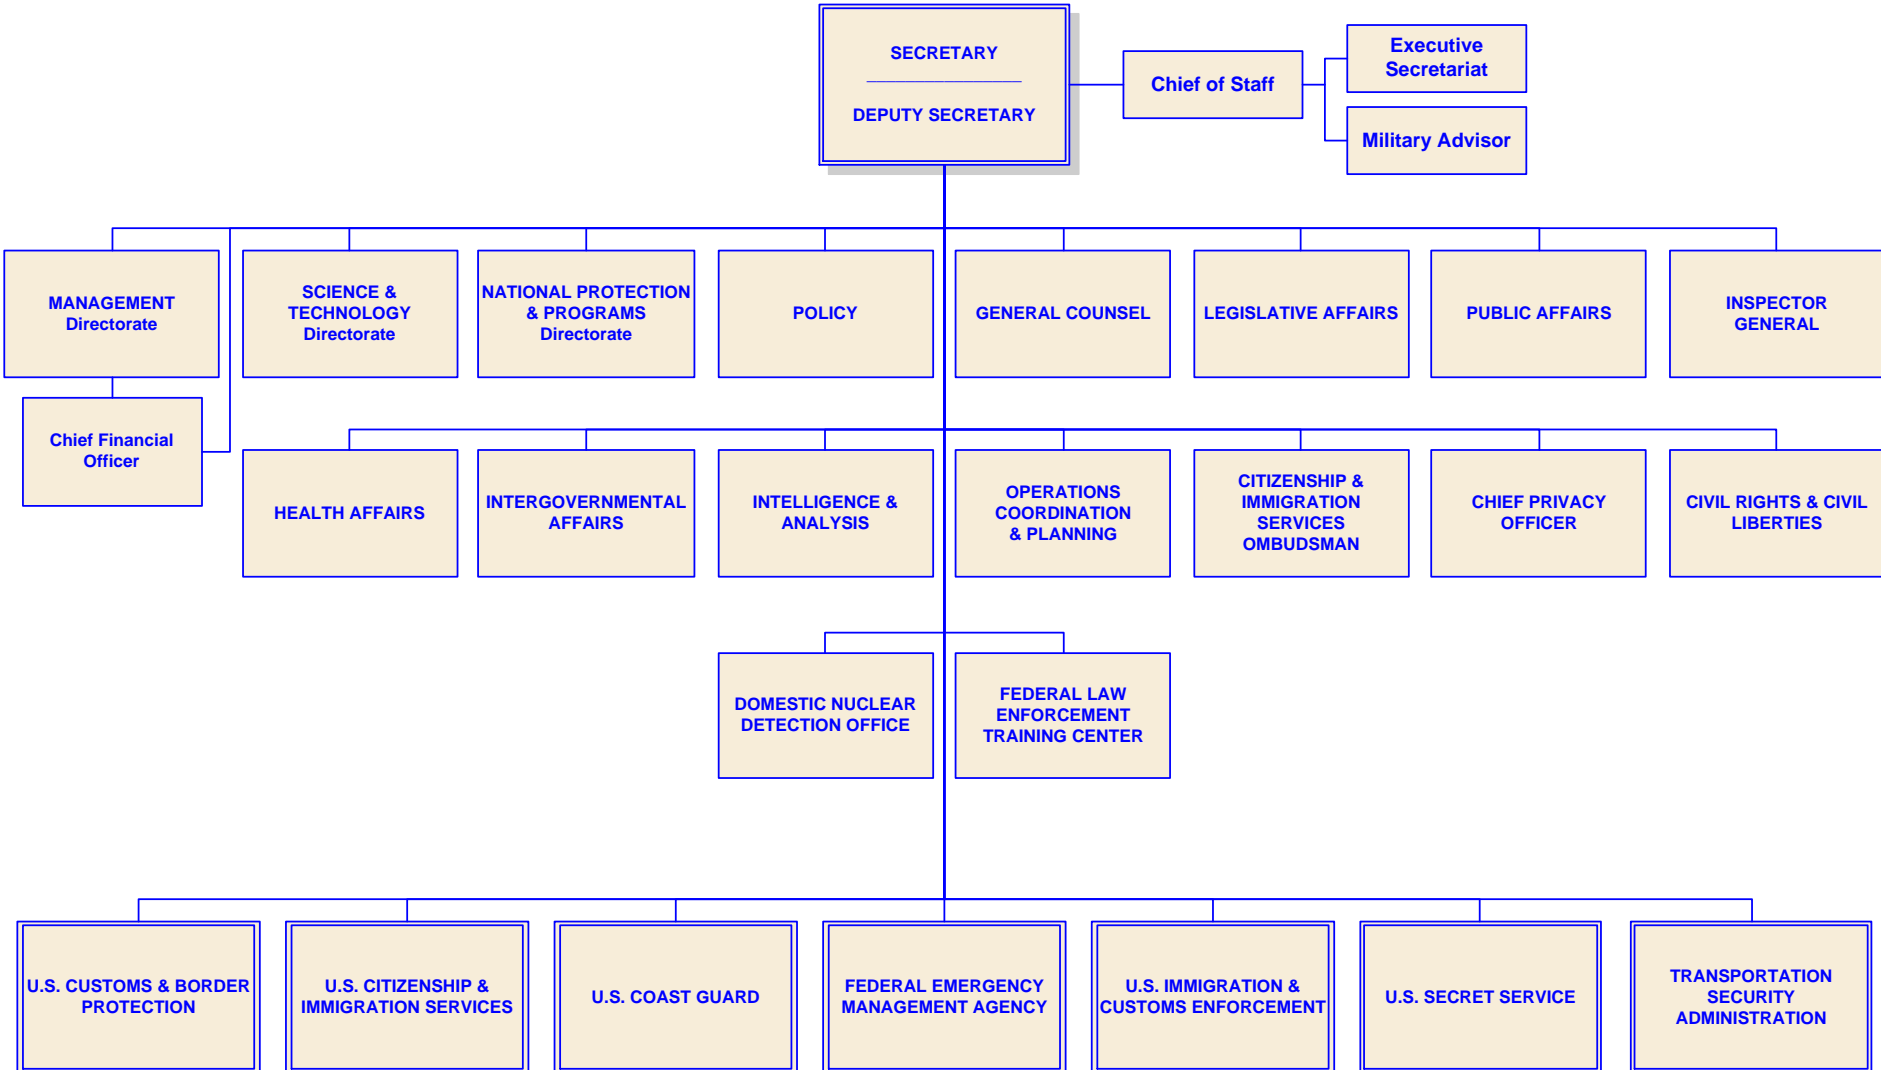

U.S. CITIZENSHIP & IMMIGRATION SERVICES

U.S. COAST GUARD

U.S. CUSTOMS & BORDER PROTECTION

U.S. DEPARTMENT OF HOMELAND SECURITY

FEDERAL EMERGENCY MANAGEMENT AGENCY

FEDERAL LAW ENFORCEMENT TRAINING CENTER

U.S. IMMIGRATION & CUSTOMS ENFORCEMENT

MANAGEMENT DIRECTORATE

NATIONAL PROTECTION & PROGRAMS DIRECTORATE

OFFICE OF DOMESTIC NUCLEAR DETECTION OFFICE

OFFICE OF HEALTH AFFAIRS

OFFICE OF INTELLIGENCE & ANALYSIS

OFFICE OF OPERATIONS COORDINATION AND PLANNING

OFFICE OF POLICY

Science and Technology Directorate

U.S. SECRET SERVICE

Senior Leadership Organization Chart