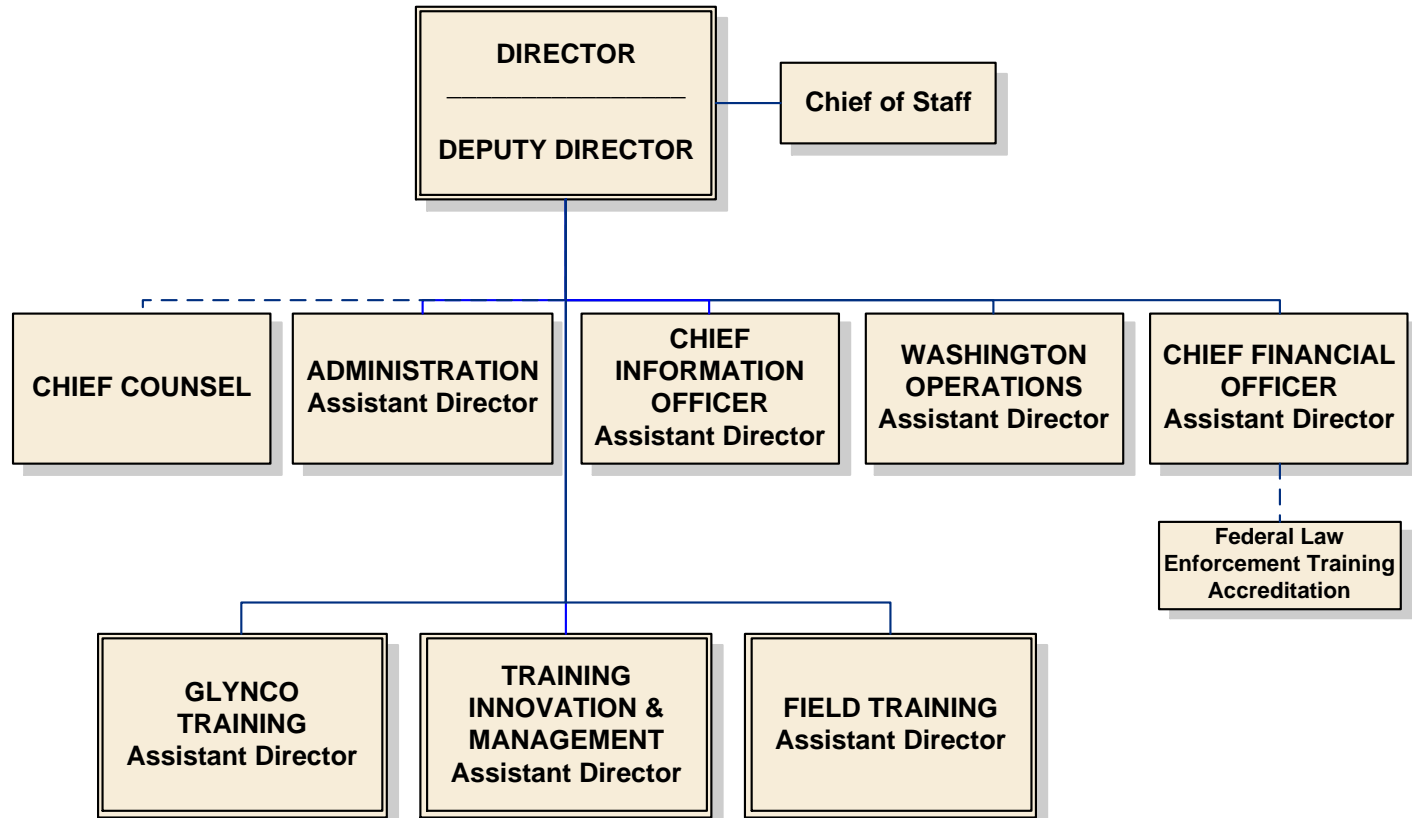

U.S. CITIZENSHIP & IMMIGRATION SERVICES

U.S. COAST GUARD

U.S. CUSTOMS & BORDER PROTECTION

U.S. DEPARTMENT OF HOMELAND SECURITY

FEDERAL EMERGENCY MANAGEMENT AGENCY

FEDERAL LAW ENFORCEMENT TRAINING CENTER

U.S. IMMIGRATION & CUSTOMS ENFORCEMENT

MANAGEMENT DIRECTORATE

NATIONAL PROTECTION & PROGRAMS DIRECTORATE

OFFICE OF DOMESTIC NUCLEAR DETECTION OFFICE

OFFICE OF HEALTH AFFAIRS

OFFICE OF INTELLIGENCE & ANALYSIS

OFFICE OF OPERATIONS COORDINATION AND PLANNING

OFFICE OF POLICY

Science and Technology Directorate

U.S. SECRET SERVICE

Senior Leadership Organization Chart