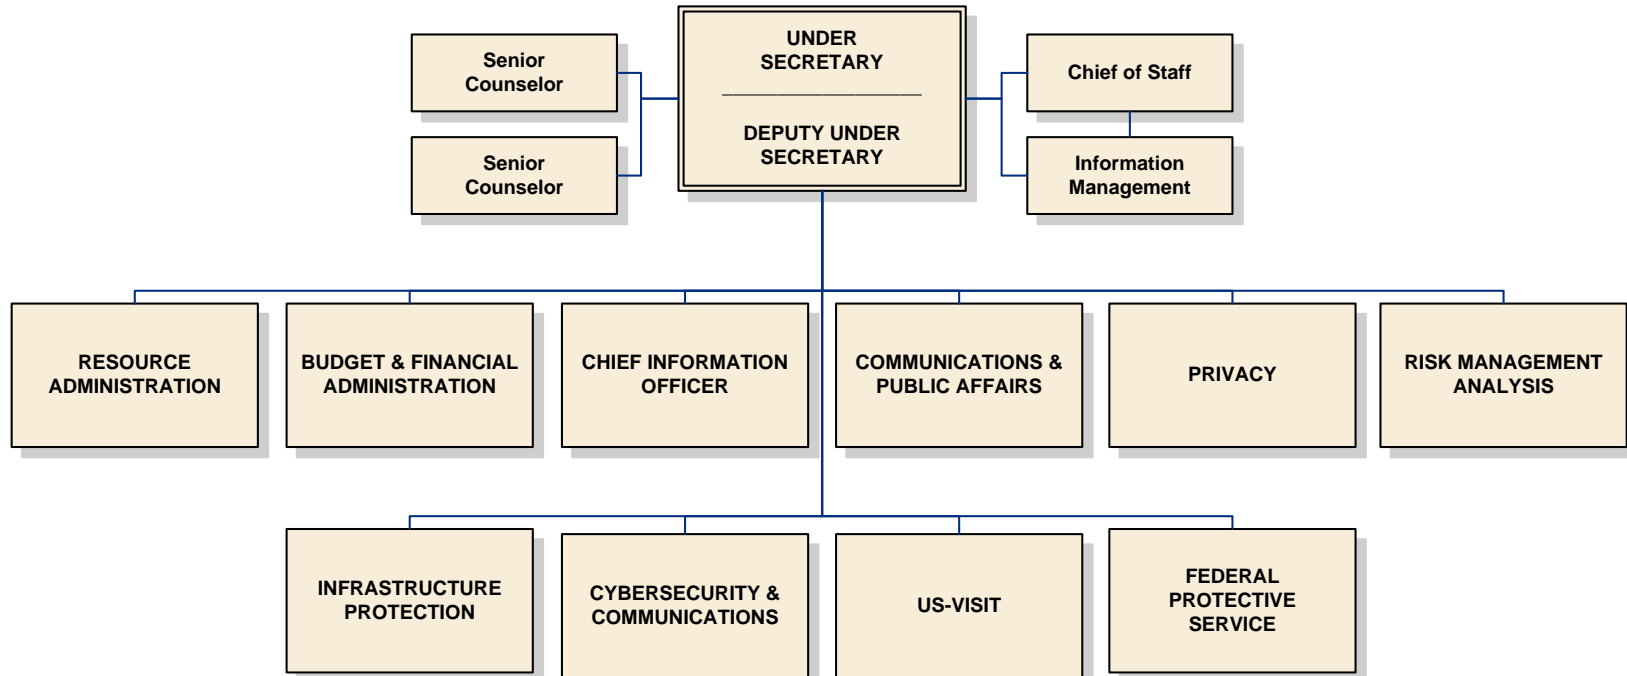

U.S. CITIZENSHIP & IMMIGRATION SERVICES

U.S. COAST GUARD

U.S. CUSTOMS & BORDER PROTECTION

U.S. DEPARTMENT OF HOMELAND SECURITY

FEDERAL EMERGENCY MANAGEMENT AGENCY

FEDERAL LAW ENFORCEMENT TRAINING CENTER

U.S. IMMIGRATION & CUSTOMS ENFORCEMENT

MANAGEMENT DIRECTORATE

NATIONAL PROTECTION & PROGRAMS DIRECTORATE

OFFICE OF DOMESTIC NUCLEAR DETECTION OFFICE

OFFICE OF HEALTH AFFAIRS

OFFICE OF INTELLIGENCE & ANALYSIS

OFFICE OF OPERATIONS COORDINATION AND PLANNING

OFFICE OF POLICY

Science and Technology Directorate

U.S. SECRET SERVICE

Senior Leadership Organization Chart