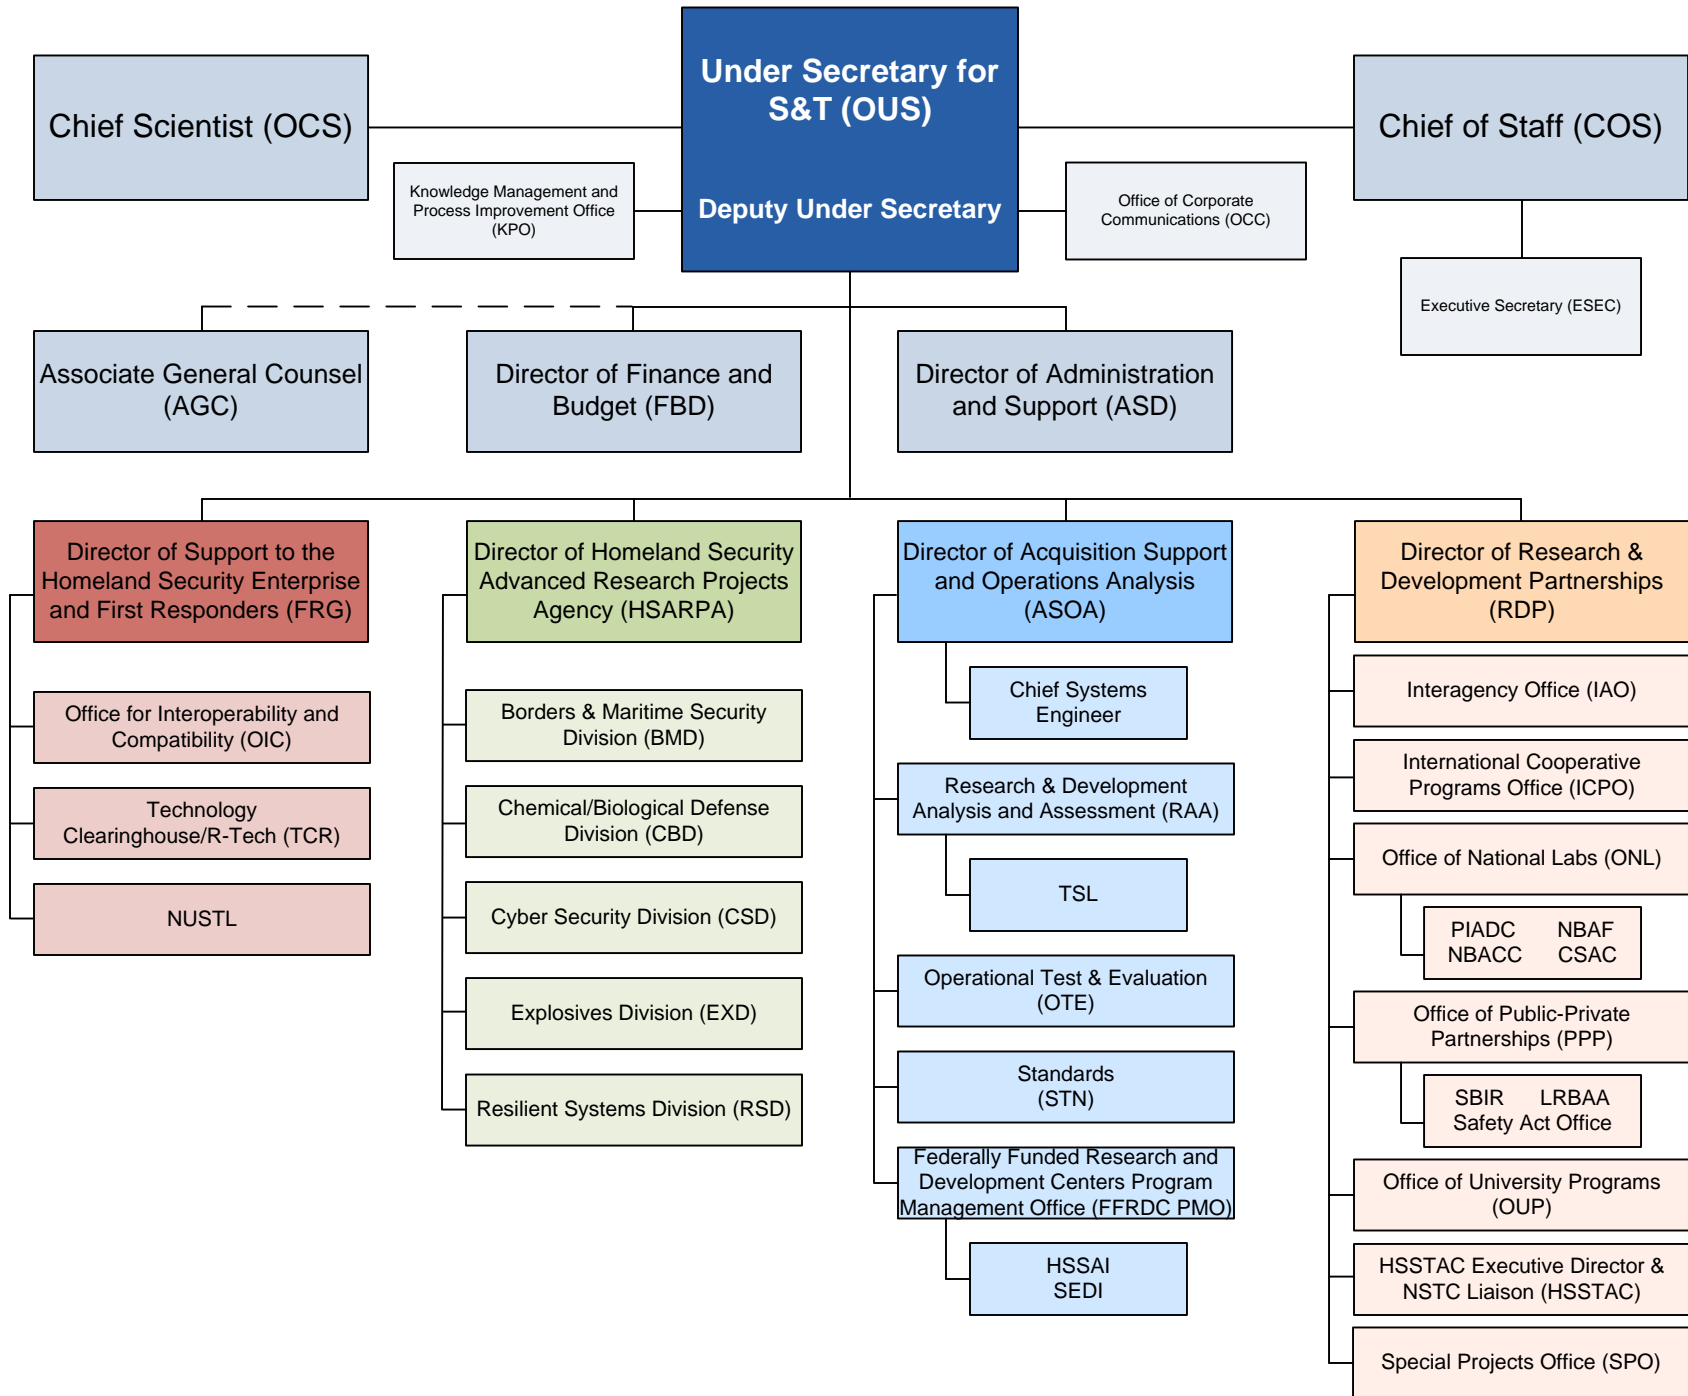

U.S. CITIZENSHIP & IMMIGRATION SERVICES

U.S. COAST GUARD

U.S. CUSTOMS & BORDER PROTECTION

U.S. DEPARTMENT OF HOMELAND SECURITY

FEDERAL EMERGENCY MANAGEMENT AGENCY

FEDERAL LAW ENFORCEMENT TRAINING CENTER

U.S. IMMIGRATION & CUSTOMS ENFORCEMENT

MANAGEMENT DIRECTORATE

NATIONAL PROTECTION & PROGRAMS DIRECTORATE

OFFICE OF DOMESTIC NUCLEAR DETECTION OFFICE

OFFICE OF HEALTH AFFAIRS

OFFICE OF INTELLIGENCE & ANALYSIS

OFFICE OF OPERATIONS COORDINATION AND PLANNING

OFFICE OF POLICY

Science and Technology Directorate

U.S. SECRET SERVICE

Senior Leadership Organization Chart