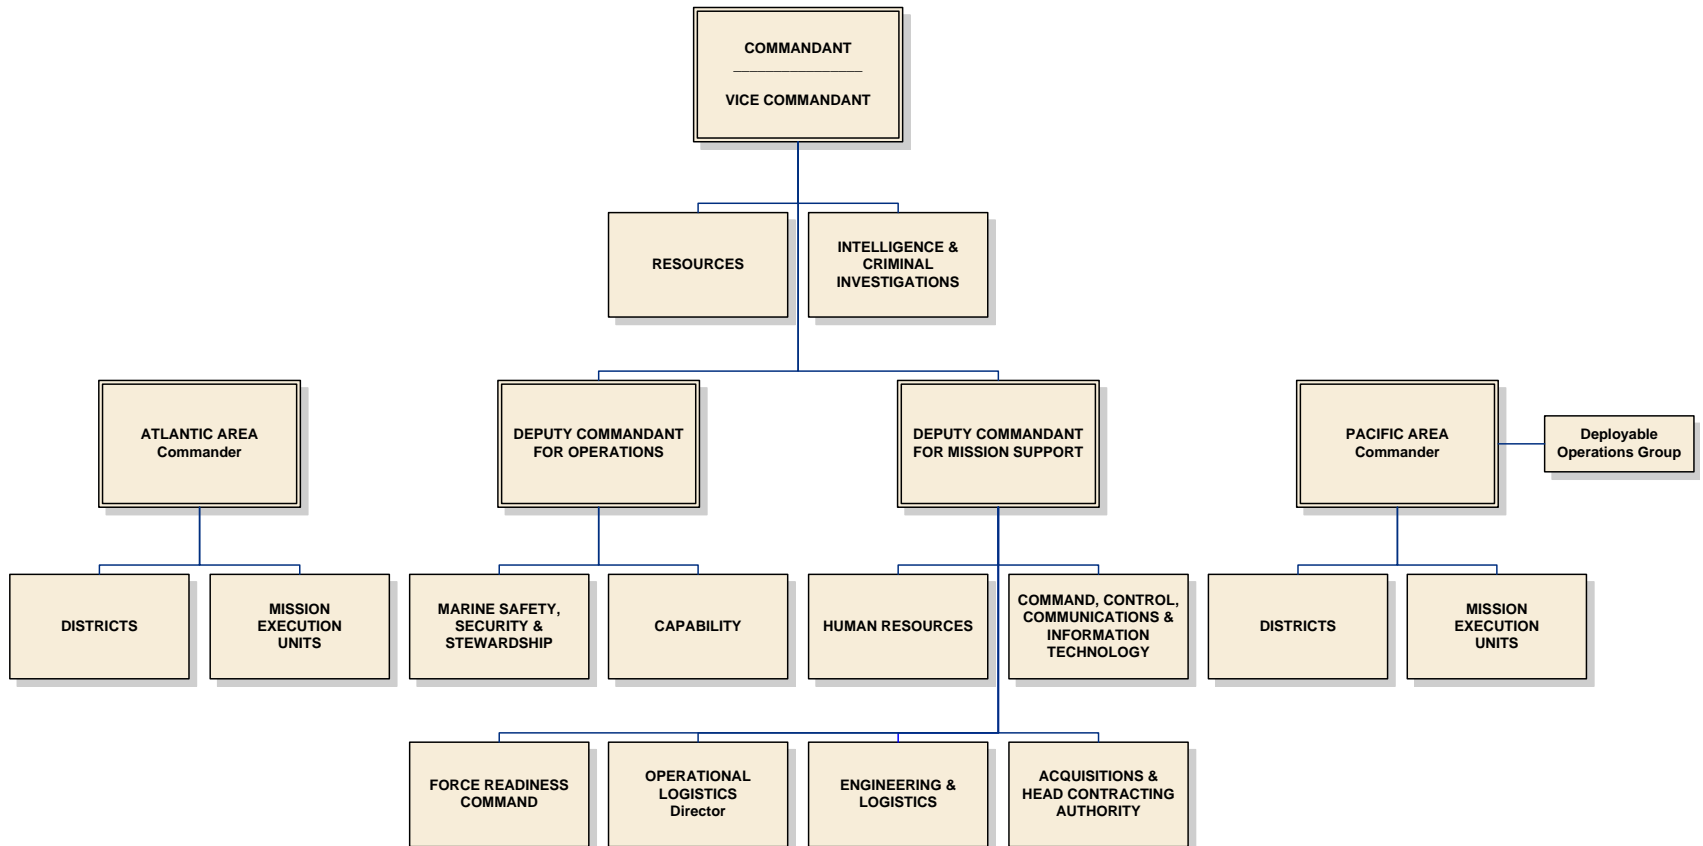

U.S. CITIZENSHIP & IMMIGRATION SERVICES

U.S. COAST GUARD

U.S. CUSTOMS & BORDER PROTECTION

U.S. DEPARTMENT OF HOMELAND SECURITY

FEDERAL EMERGENCY MANAGEMENT AGENCY

FEDERAL LAW ENFORCEMENT TRAINING CENTER

U.S. IMMIGRATION & CUSTOMS ENFORCEMENT

MANAGEMENT DIRECTORATE

NATIONAL PROTECTION & PROGRAMS DIRECTORATE

OFFICE OF DOMESTIC NUCLEAR DETECTION OFFICE

OFFICE OF HEALTH AFFAIRS

OFFICE OF INTELLIGENCE & ANALYSIS

OFFICE OF OPERATIONS COORDINATION AND PLANNING

OFFICE OF POLICY

Science and Technology Directorate

U.S. SECRET SERVICE

Senior Leadership Organization Chart