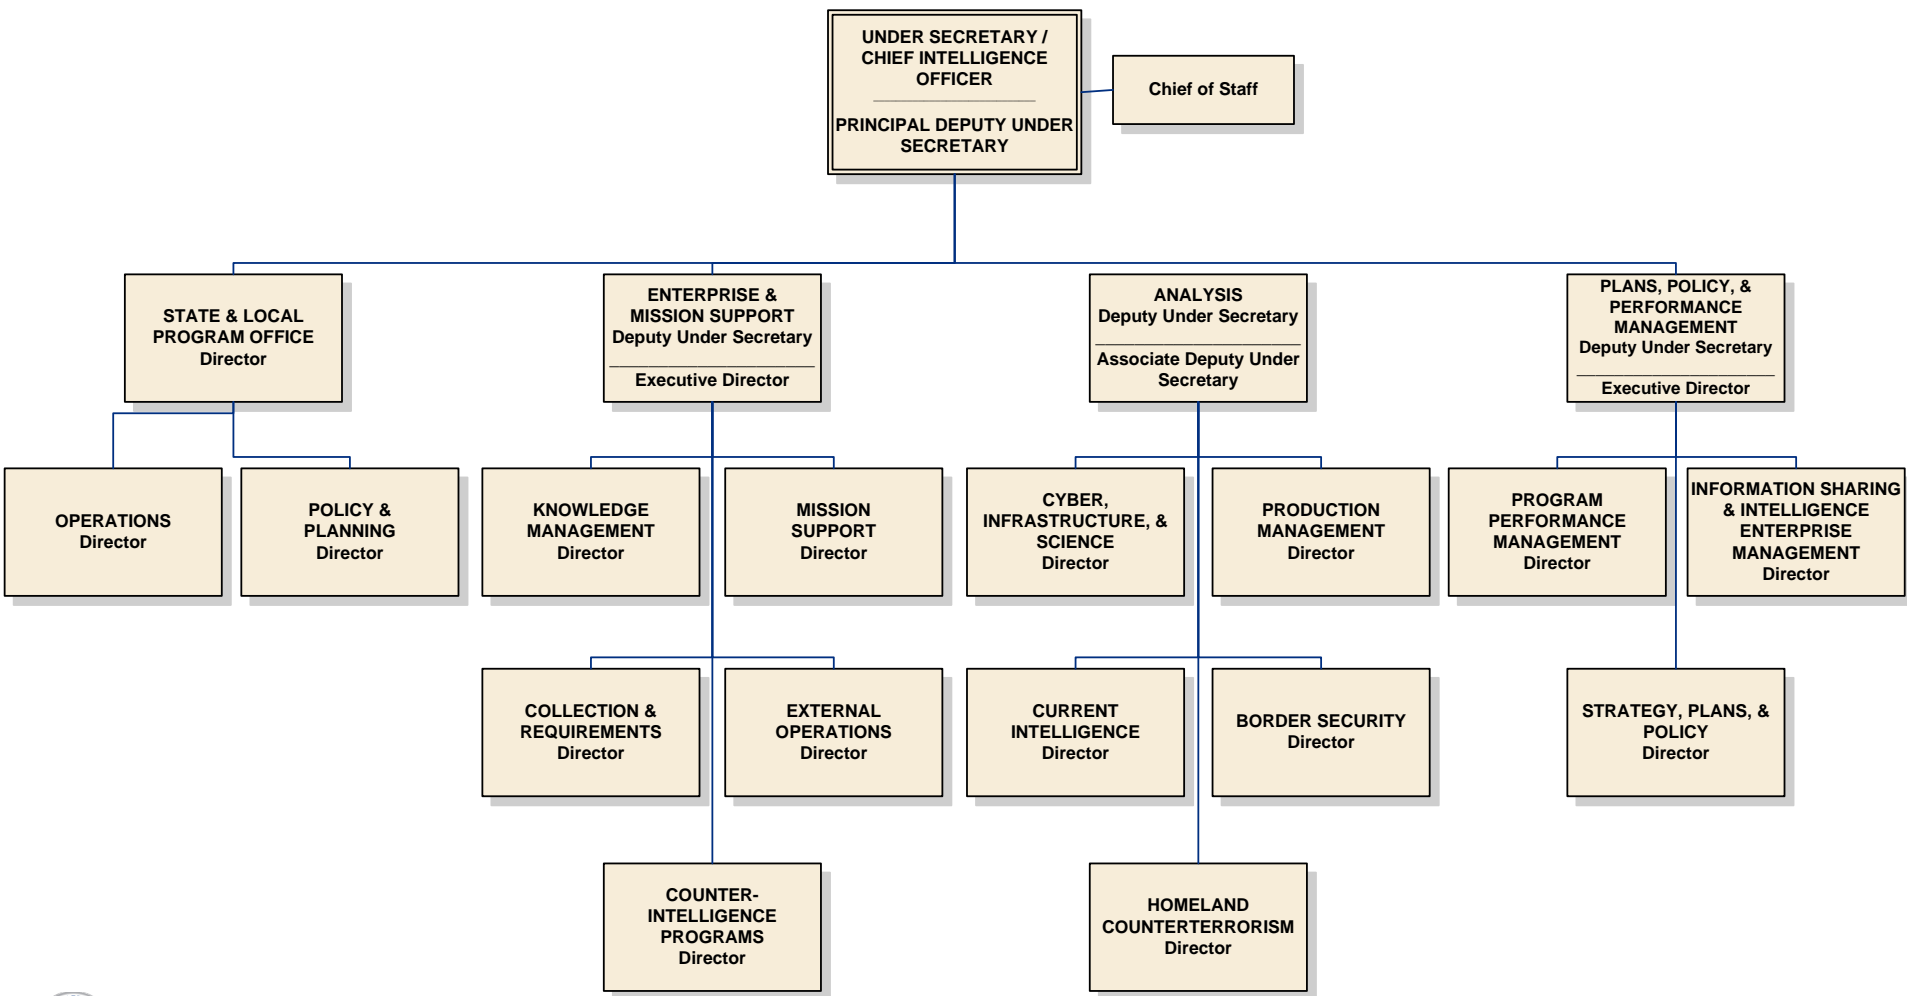

U.S. CITIZENSHIP & IMMIGRATION SERVICES

U.S. COAST GUARD

U.S. CUSTOMS & BORDER PROTECTION

U.S. DEPARTMENT OF HOMELAND SECURITY

FEDERAL EMERGENCY MANAGEMENT AGENCY

FEDERAL LAW ENFORCEMENT TRAINING CENTER

U.S. IMMIGRATION & CUSTOMS ENFORCEMENT

MANAGEMENT DIRECTORATE

NATIONAL PROTECTION & PROGRAMS DIRECTORATE

OFFICE OF DOMESTIC NUCLEAR DETECTION OFFICE

OFFICE OF HEALTH AFFAIRS

OFFICE OF INTELLIGENCE & ANALYSIS

OFFICE OF OPERATIONS COORDINATION AND PLANNING

OFFICE OF POLICY

Science and Technology Directorate

U.S. SECRET SERVICE

Senior Leadership Organization Chart